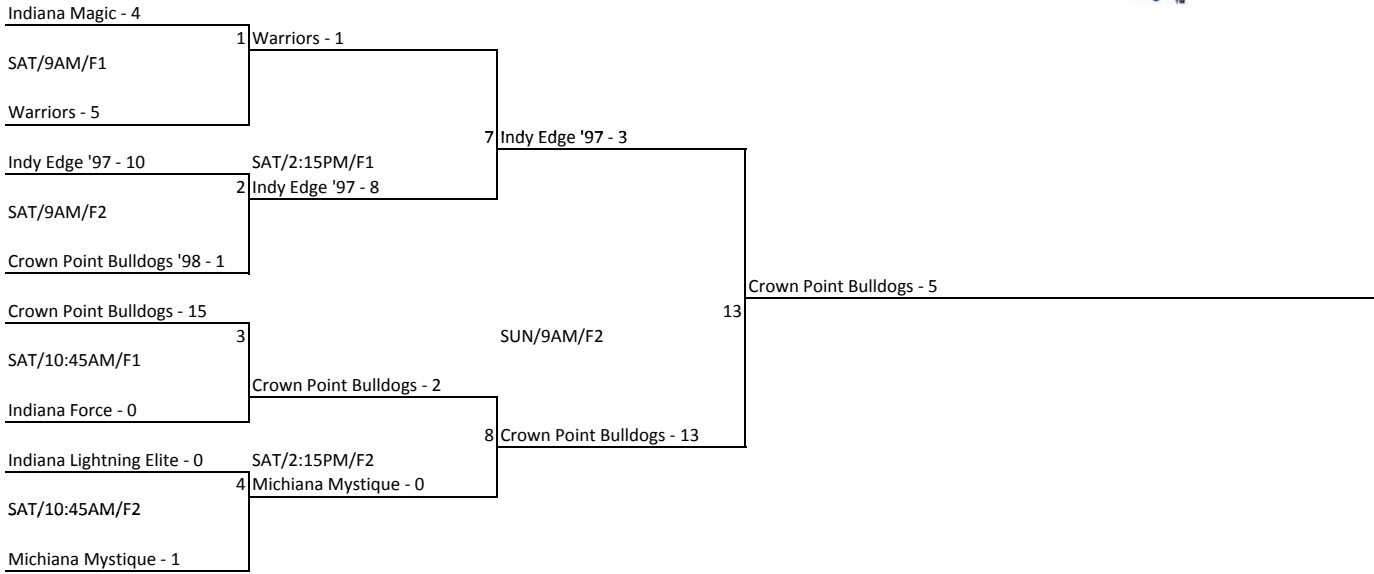

Indiana ASA State Tournament
 Girls' Fast Pitch 12-Under
 Twin Lakes Sports Park
 2350 W. Bloomfield Rd (2nd Street)
 Bloomington, IN 47403
 July 9-11, 2010

8 TEAM 3 GAME GUARANTEE

WINNERS BRACKET

LOSERS BRACKET

All games are 1 hour 30 minute time limit