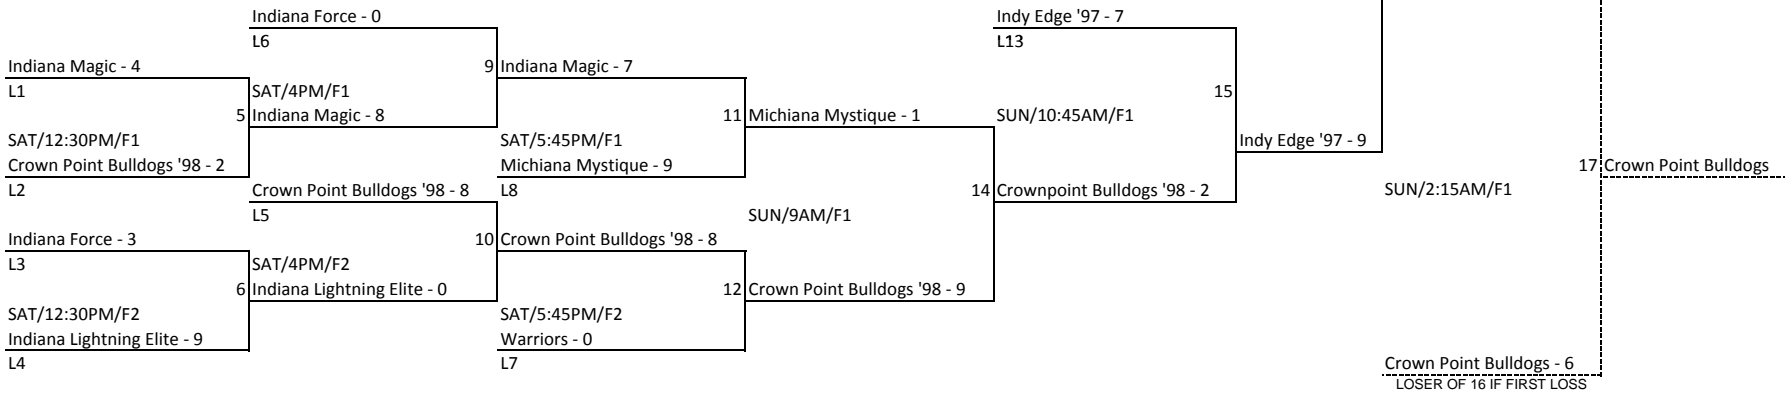

Indiana ASA State Tournament
 Girls' Fast Pitch 12-Under
 Twin Lakes Sports Park
 2350 W. Bloomfield Rd (2nd Street)
 Bloomington, IN 47403
 July 9-11, 2010

8 TEAM 3 GAME GUARANTEE

WINNERS BRACKET

LOSERS BRACKET

All games are 1 hour 30 minute time limit