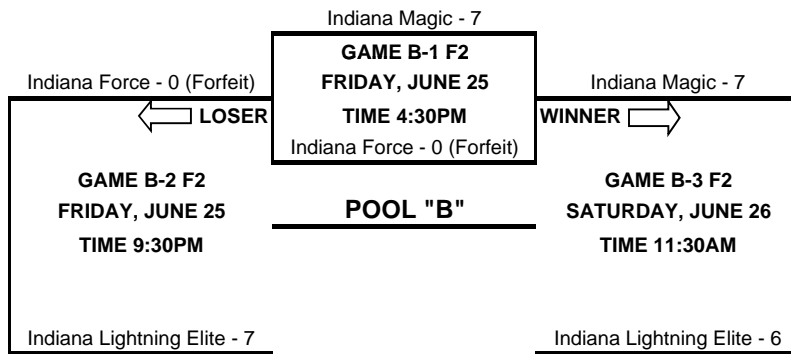

**Girls' Fast Pitch 12-Under**  
**Sonshine Park**  
**801 ½ Bridge Street**  
**Mooreville, IN 46158**  
**June 25-27, 2010**

1. Indy Edge '97
2. Central Ohio Nightmare
3. Michiana Mystique

1. Indiana Magic
2. Indiana Lightning Elite
3. Indiana Force

All pool play games are 1 hour 30 minutes.