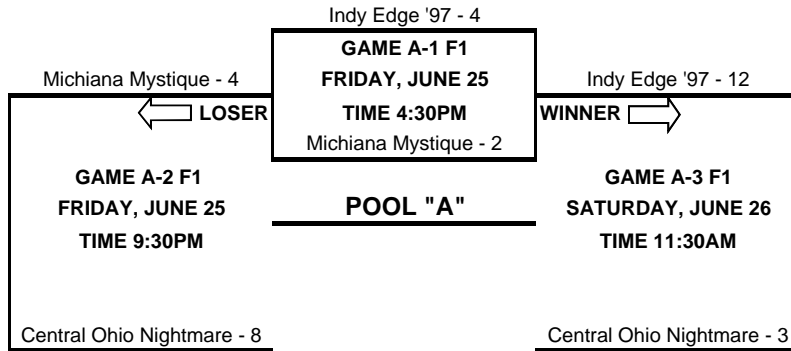

**Girls' Fast Pitch 12-Under**  
**Sonshine Park**  
**801 ½ Bridge Street**  
**Mooreville, IN 46158**  
**June 25-27, 2010**

1. Indy Edge '97
2. Central Ohio Nightmare
3. Michiana Mystique

1. Indiana Magic
2. Indiana Lightning Elite
3. Indiana Force

All pool play games are 1 hour 30 minutes.