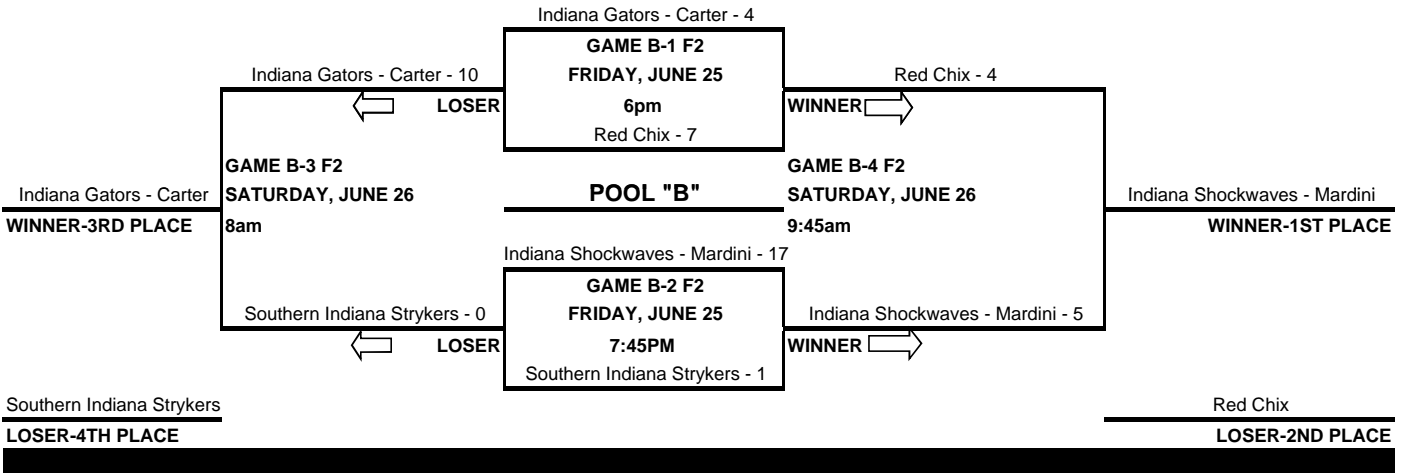

Indiana ASA State Games
 Girls' Fast Pitch 14-Under A
 Sonshine Park
 801½ Bridge Street
 Mooresville, IN 46158
 June 25-27, 2010

All pool play games are 1 hour 30 minute time limit.