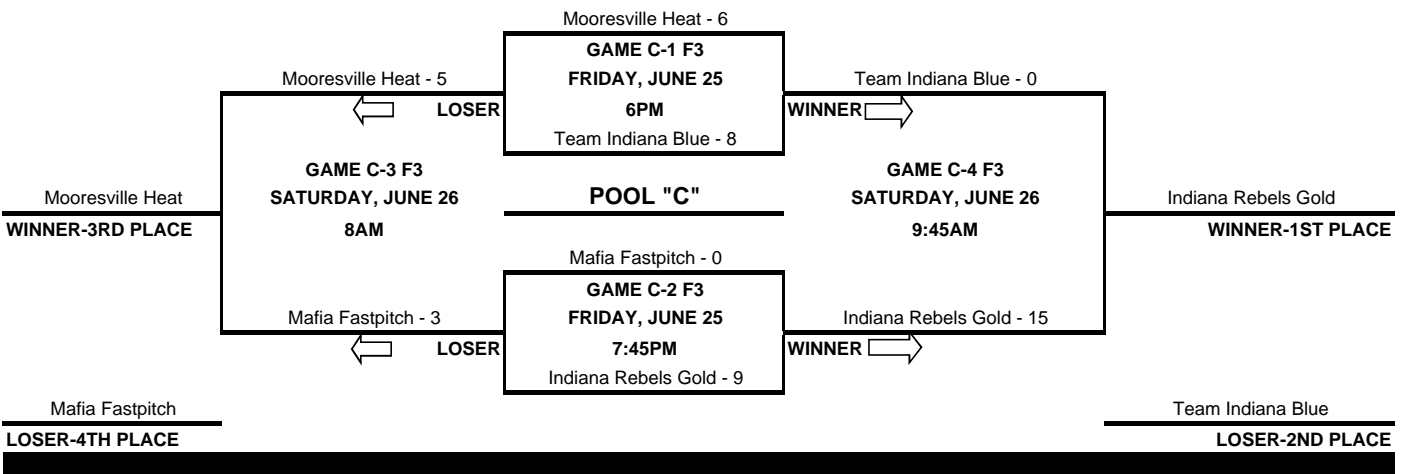

Indiana ASA State Games
 Girls' Fast Pitch 14-Under A
 Sonshine Park
 801½ Bridge Street
 Mooresville, IN 46158
 June 25-27, 2010

All pool play games are 1 hour 30 minute time limit.