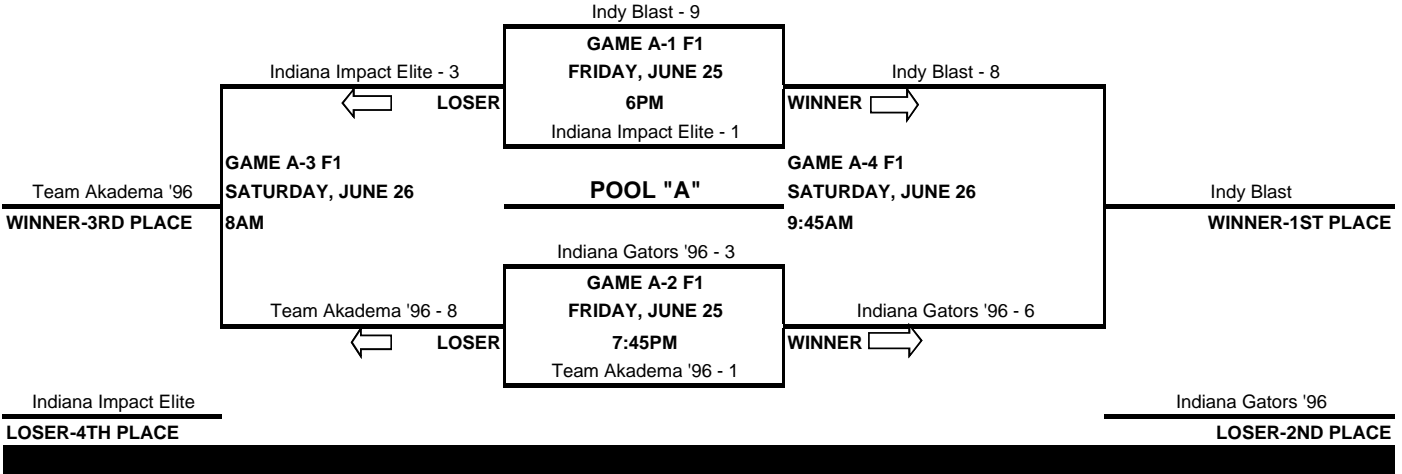

Indiana ASA State Games
 Girls' Fast Pitch 14-Under A
 Sonshine Park
 801½ Bridge Street
 Mooresville, IN 46158
 June 25-27, 2010

All pool play games are 1 hour 30 minute time limit.