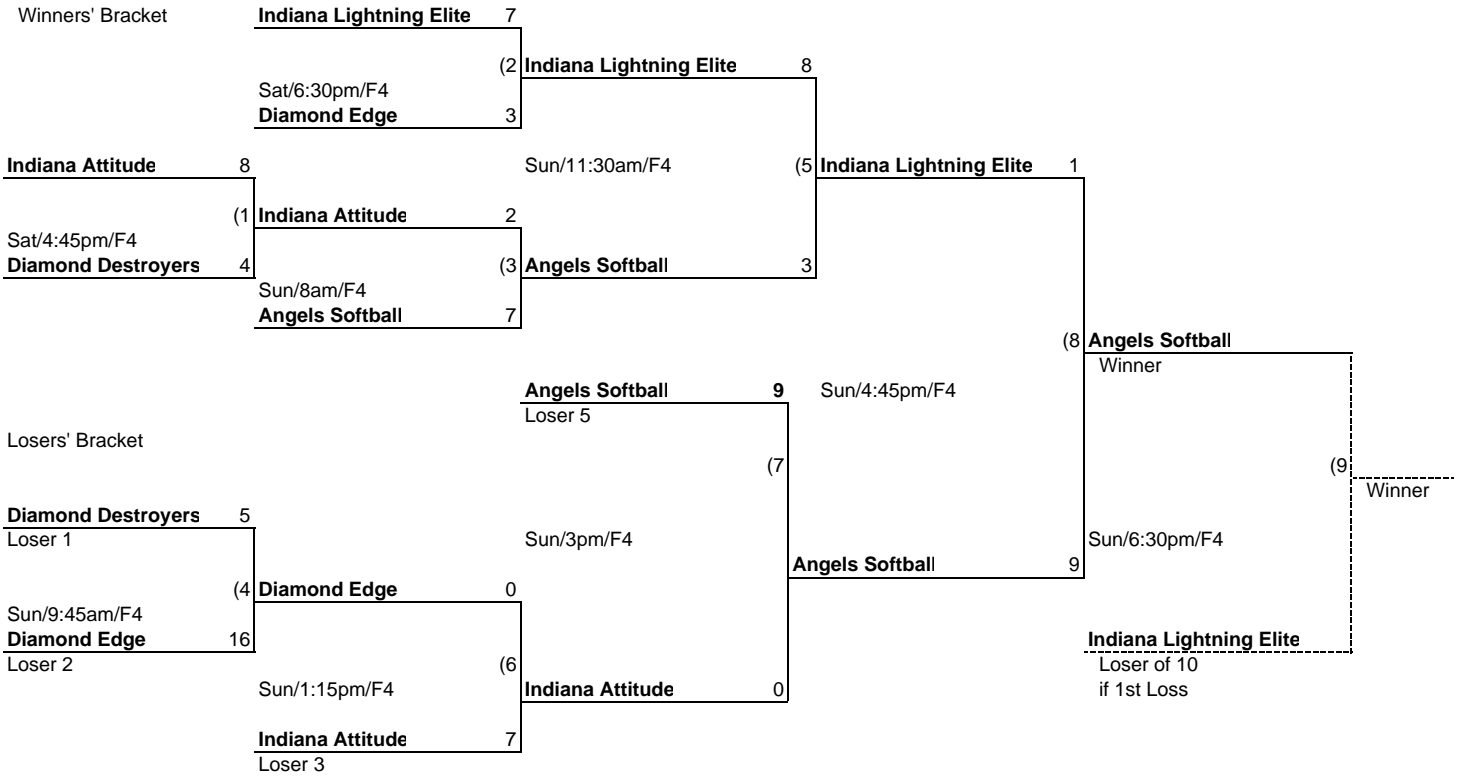

Indiana ASA State Games
 Girls' Fast Pitch 14-Under B
 Sonshine Park
 801½ Bridge Street
 Mooresville, IN 46158
 June 25-27, 2010

All games are 1 hour 30 minute time limit