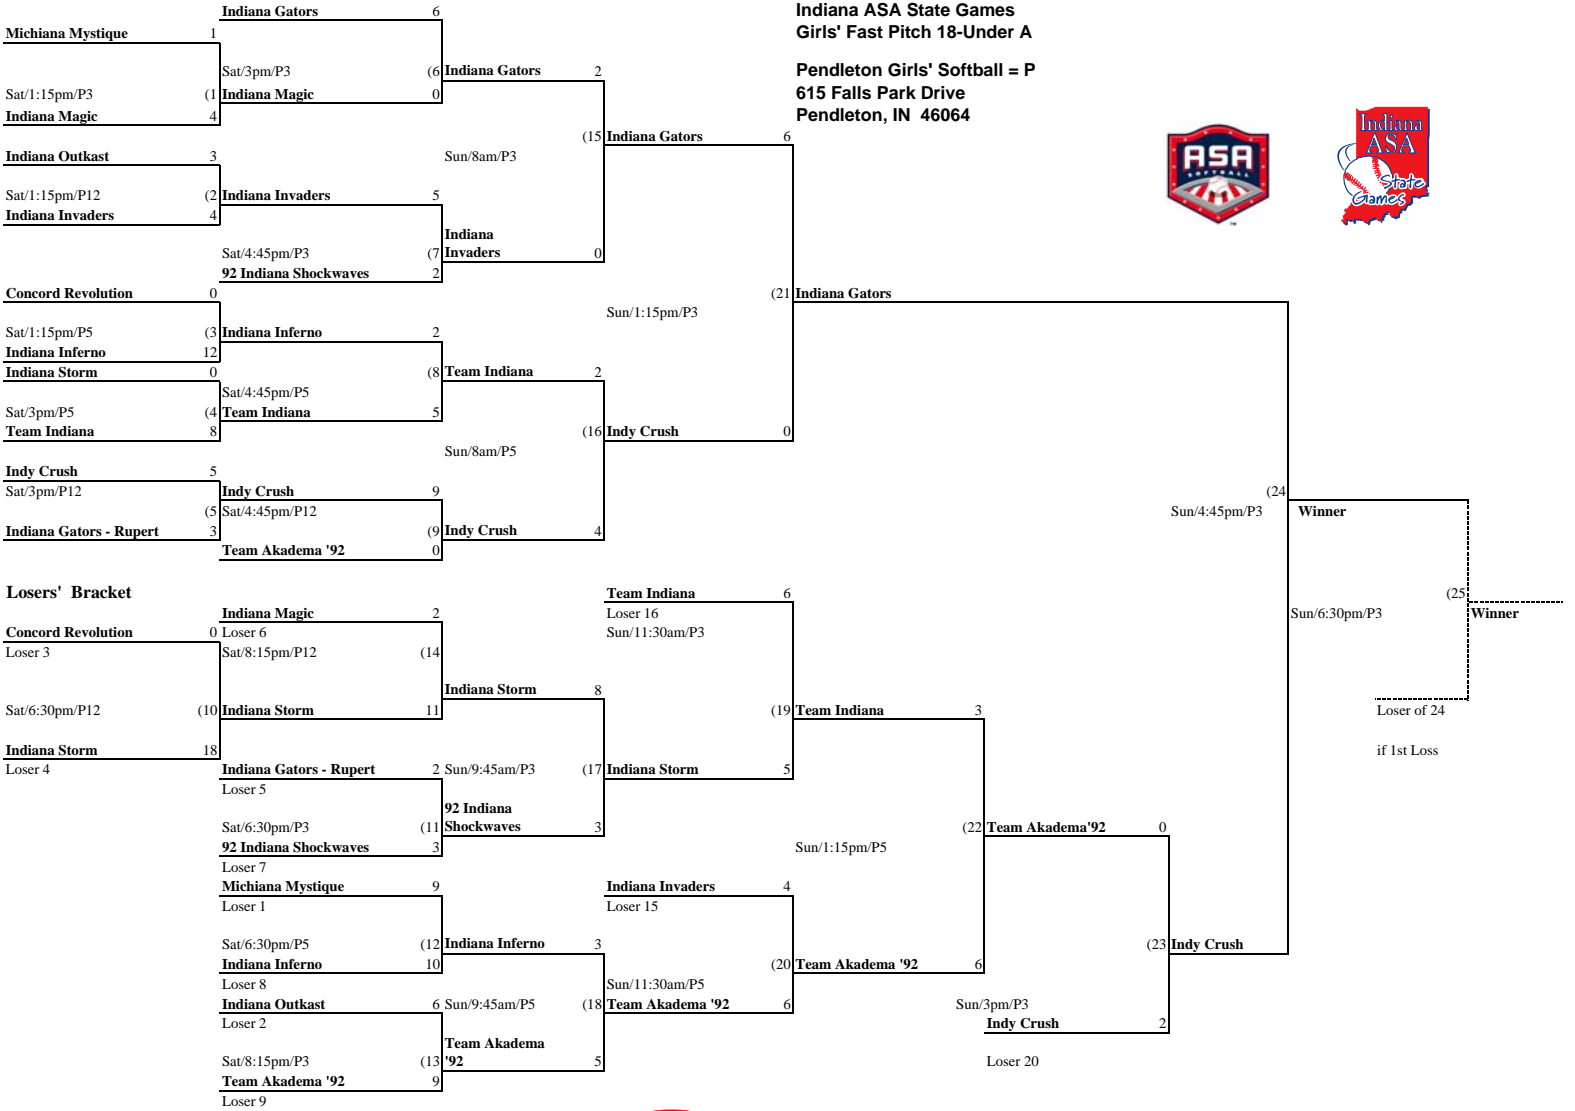

Winners' Bracket

ASA 13 Teams

**Indiana ASA State Games
Girls' Fast Pitch 18-Under A**
Pendleton Girls' Softball = P
615 Falls Park Drive
Pendleton, IN 46064

1 hour 30 minute time limit on all games except the final four (includes the if necessary game)