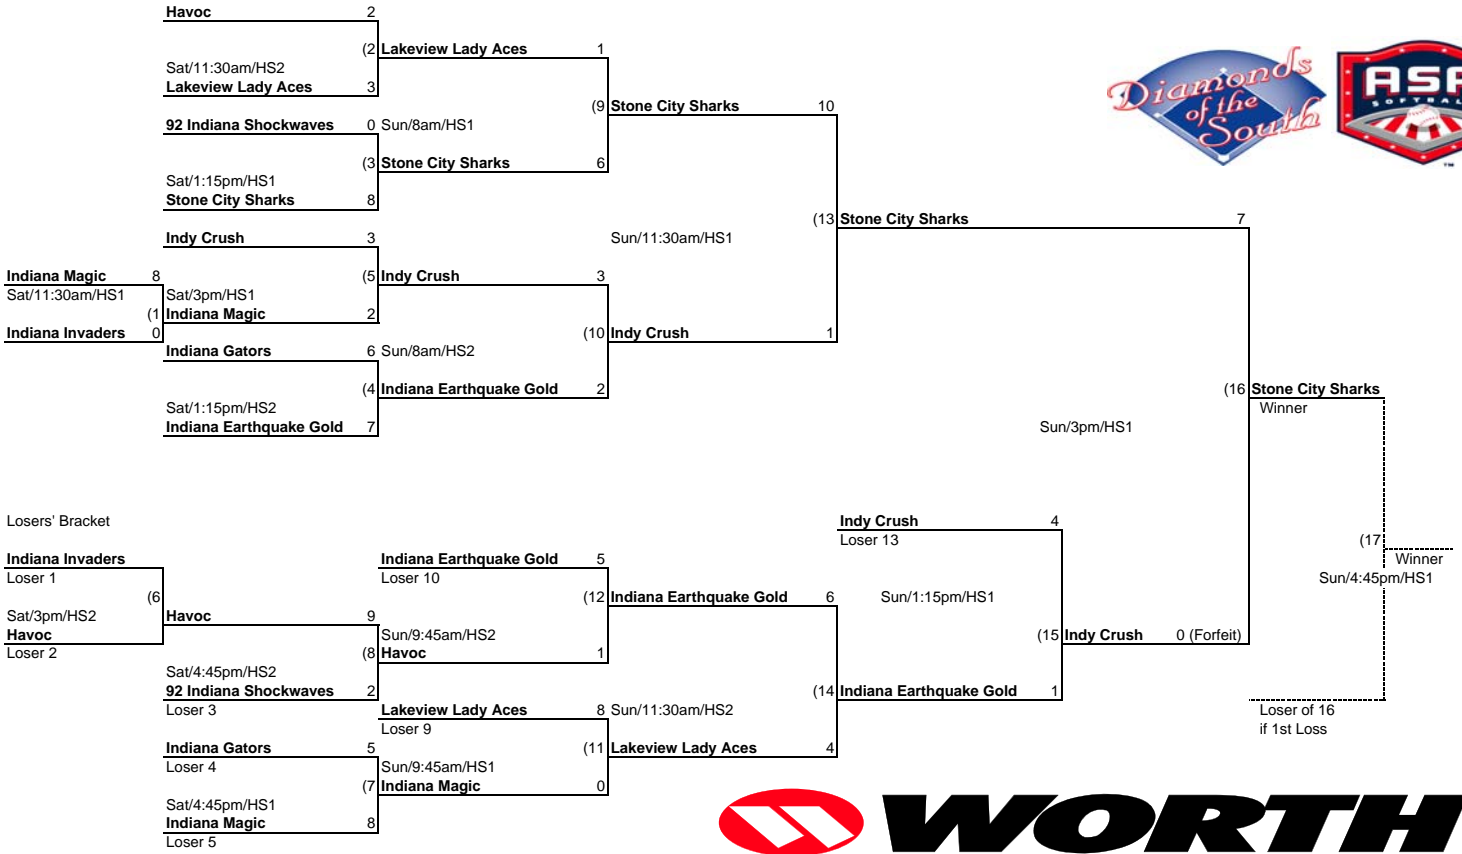

Jasper -- GFP 18-Under
 Jasper High School = HS
 245 St. Charles Street, Jasper, IN 47546
 June 18-20, 2010

Winners' Bracket

ASA 9 Teams

All games are 1 hour 30 minute time limit except the final four (includes the if necessary game)