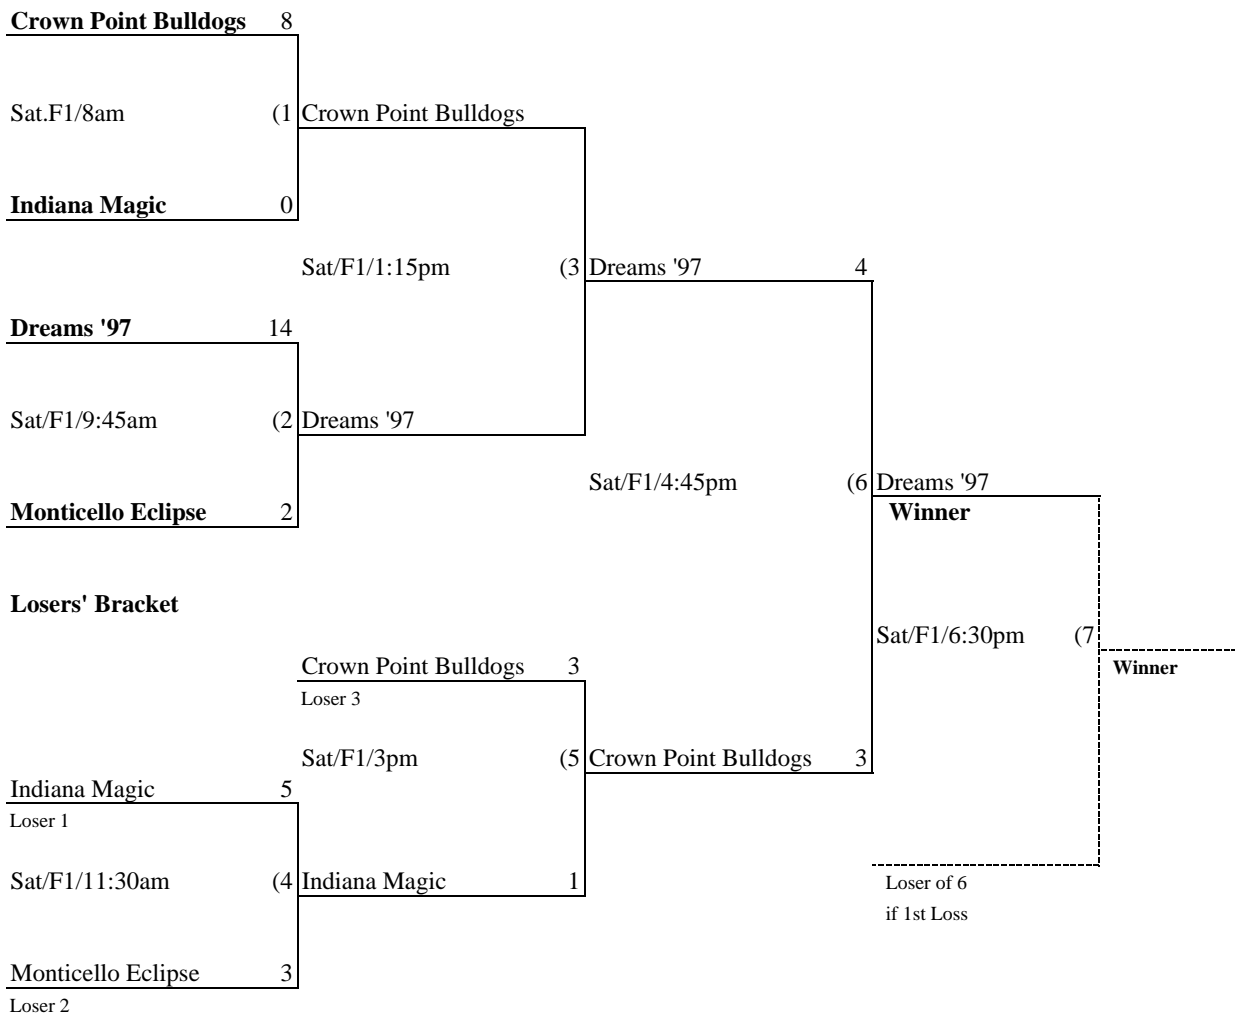

Diamonds of Central Indiana  
 GFP 12-UNDER  
 Lybault Park  
 Canal Road, Lafayette, IN 47905  
 June 4-5, 2010

**Winners' Bracket**      ASA 4 Teams

*All games are 1 hour 30 minute time limit*