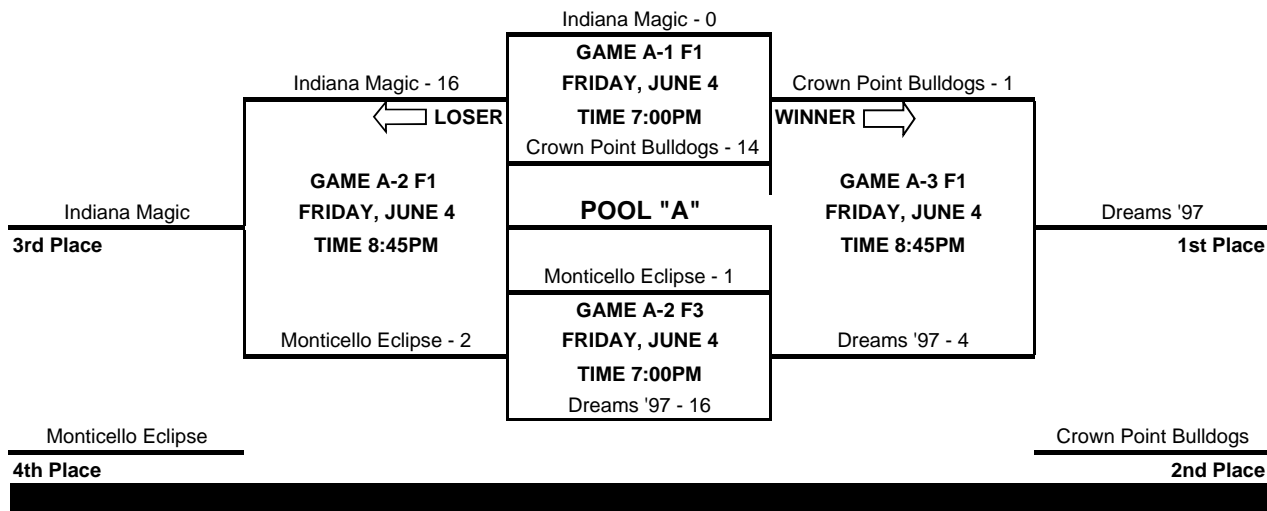

Diamonds of Central Indiana
 GFP 12-Under
 Lybould Park
 Lafayette, IN
 June 4-5, 2010

**THE NATIONAL GOVERNING BODY
 OF SOFTBALL**

All pool play games are 1 hour 30 minutes.