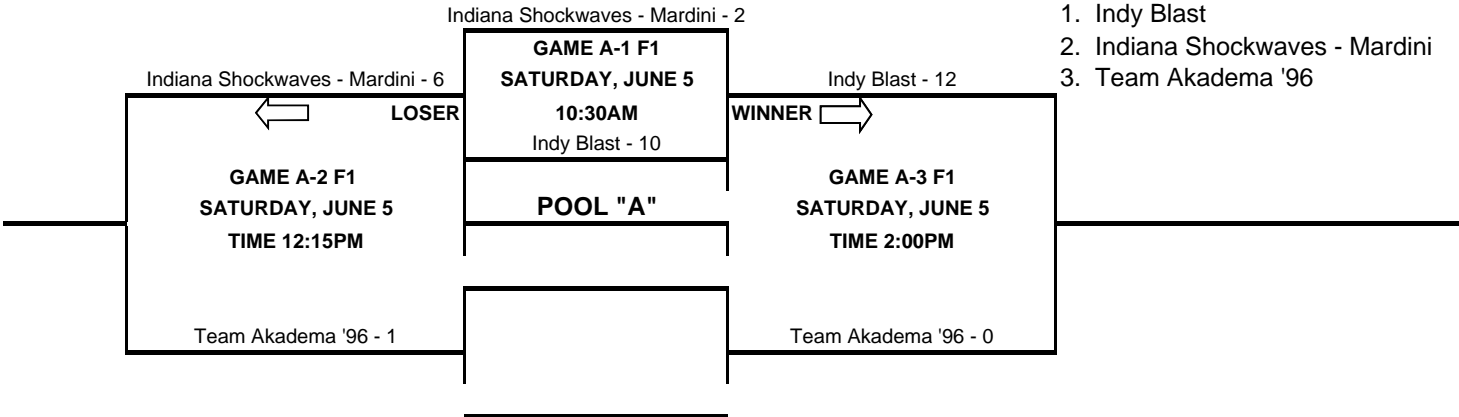

Indiana ASA Diamonds of Central Indiana
 Girls' Fast Pitch 14-Under
 Avon Sports Park
 104 S 625 E (Corner of Hwy 36 & 625 E)
 Avon, IN 46123
 June 5-6, 2010

**THE NATIONAL GOVERNING BODY
 OF SOFTBALL**

All pool play games are 1 hour 30 minutes.