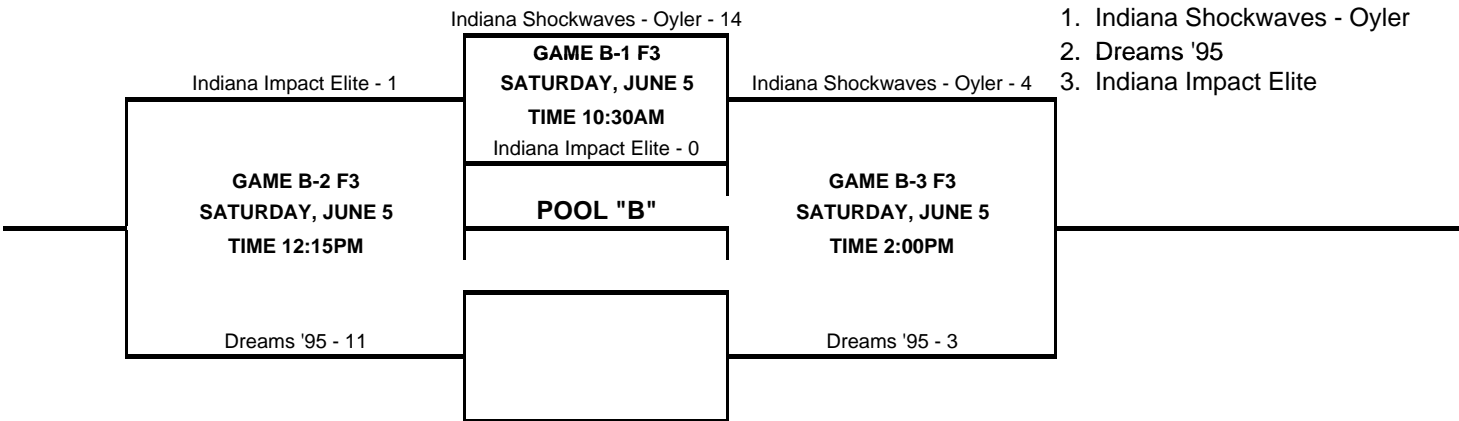

Indiana ASA Diamonds of Central Indiana
 Girls' Fast Pitch 14-Under
 Avon Sports Park
 104 S 625 E (Corner of Hwy 36 & 625 E)
 Avon, IN 46123
 June 5-6, 2010

**THE NATIONAL GOVERNING BODY
 OF SOFTBALL**

All pool play games are 1 hour 30 minutes.